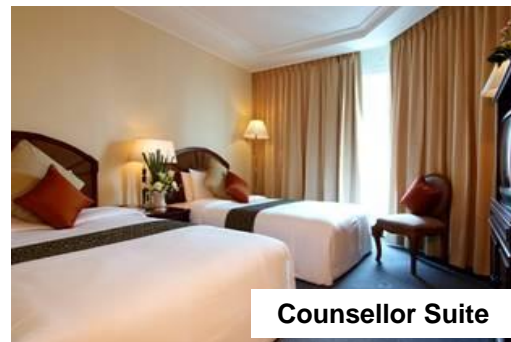

Hotel	Room Type	Rate (THB net)		Rate (EUR)*	
		Single	Double	Single	Double
Windsor Suites Hotel (three star)	Counsellor Suite	2,700	3,000	66	73
	Pano Suite	3,500	3,800	86	93

“The Hotel Windsor Suites Bangkok is the first all-suites Hotel in the Asia Pacific Region. Downtown, less than 50 meters from Sukhumvit Main Street in Soi 20, 100 meters to BTS Sky train's Asoke Station and subway station, close to Benjasiri Public Park, Shopping Complex, 5 minutes drive to Queen Sirikit National Convention Center.”

*Rates in EUR are approximate and for reference purpose only. The booking and payment will be in Thai Bahts.

Counsellor Suite